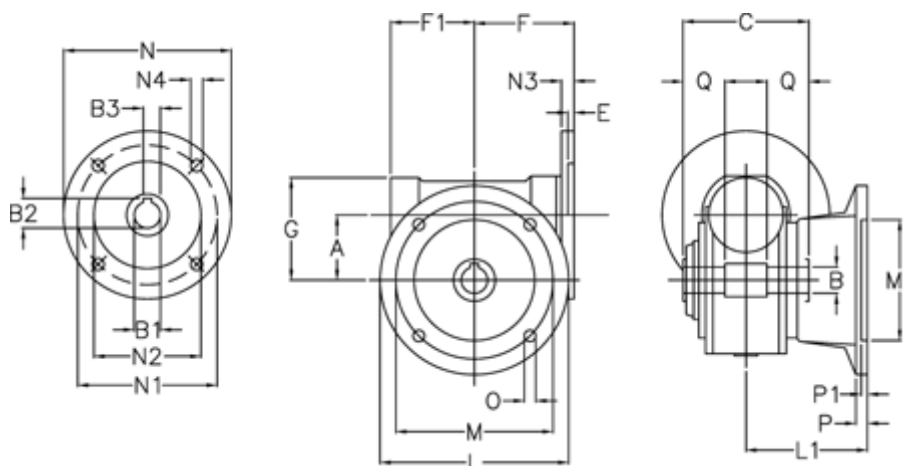

Data Sheet

Article number: 390204406042210

Description: Worm gear
VF 44-F2-60-63B5

Measures

A	= 44.6	F1	= 54	N2	= 95
B	= 18 H7	G	= 71	N3	= 10.5
B1 E7	= 11	L	= 110	N4	= 9.5
B2	= 12.8	L1	= 60.5	O	= 8.5
B3 H9	= 4	M	= 87	P	= 9
C	= 64	M1	= 60	P1	= 7
E	= 2	N	= 140	Q	= 24.5
F	= 65	N1	= 115		